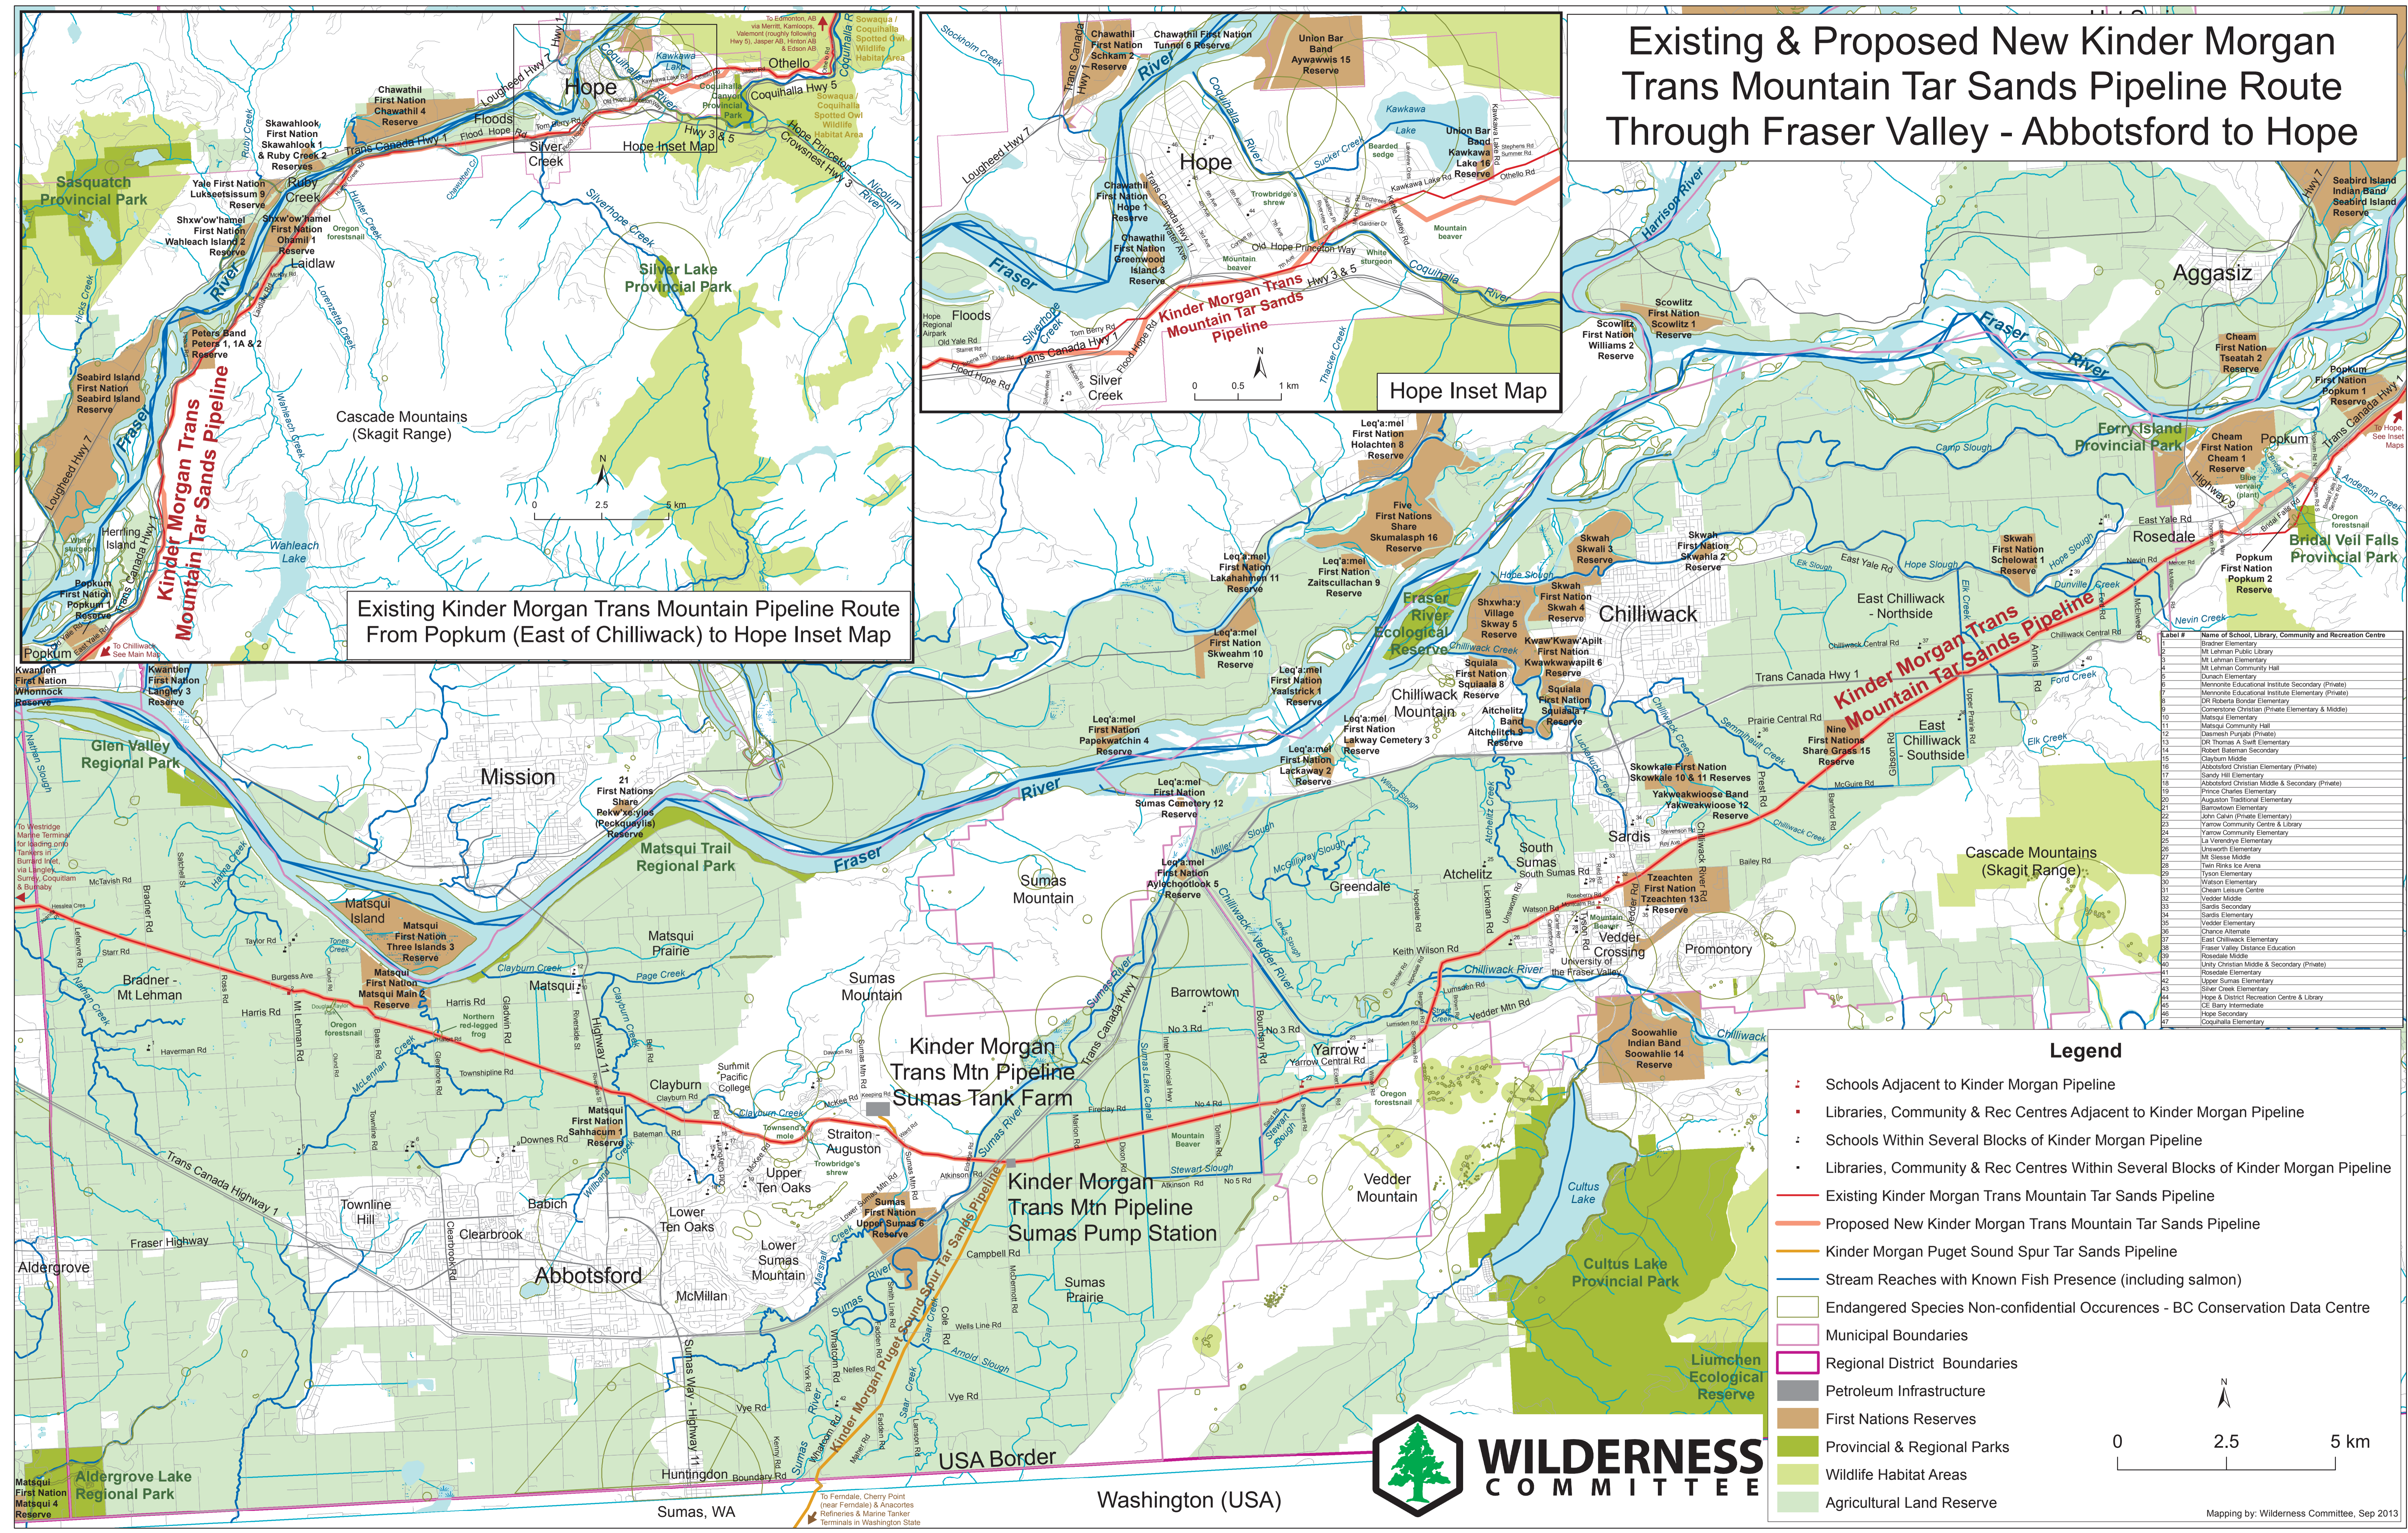

Existing & Proposed New Kinder Morgan Trans Mountain Tar Sands Pipeline Route Through Fraser Valley - Abbotsford to Hope

Existing Kinder Morgan Trans Mountain Pipeline Route From Popkum (East of Chilliwack) to Hope Inset Map

Hope Inset Map

Legend

- Schools Adjacent to Kinder Morgan Pipeline
- Libraries, Community & Rec Centres Adjacent to Kinder Morgan Pipeline
- Schools Within Several Blocks of Kinder Morgan Pipeline
- Libraries, Community & Rec Centres Within Several Blocks of Kinder Morgan Pipeline
- Existing Kinder Morgan Trans Mountain Tar Sands Pipeline
- Proposed New Kinder Morgan Trans Mountain Tar Sands Pipeline
- Kinder Morgan Puget Sound Spur Tar Sands Pipeline
- Stream Reaches with Known Fish Presence (including salmon)
- Endangered Species Non-confidential Occurrences - BC Conservation Data Centre
- Municipal Boundaries
- Regional District Boundaries
- Petroleum Infrastructure
- First Nations Reserves
- Provincial & Regional Parks
- Wildlife Habitat Areas
- Agricultural Land Reserve